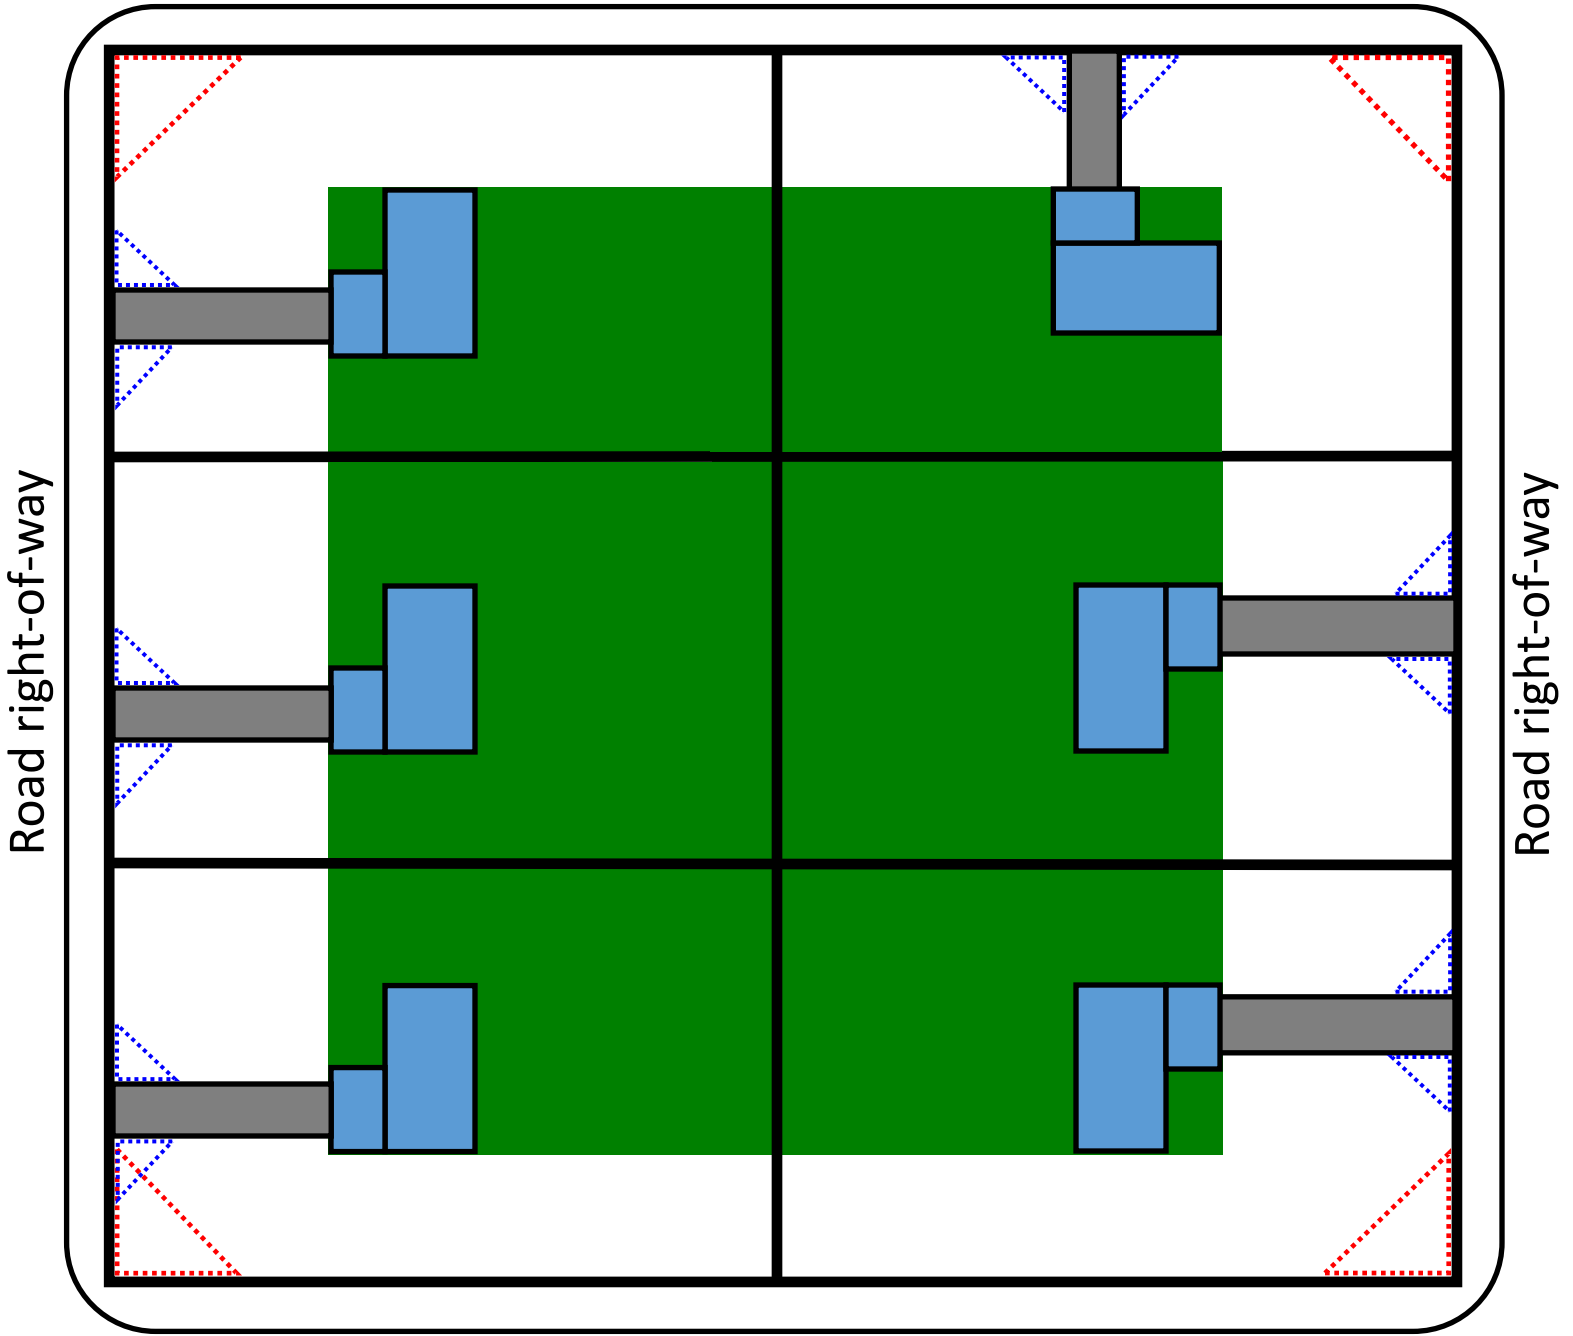

Road right-of-way

Road right-of-way

Road right-of-way

Road right-of-way

Front yard area — 42 inch maximum fence height. Ornamental fence required.

Side and rear yard area — 6 foot, 6 inch maximum fence height. Privacy fence allowed.

25 foot intersection clear view triangle area. 24 inch maximum height restriction in effect.

15 foot driveway clear view triangle area. 24 inch maximum height restriction in effect.