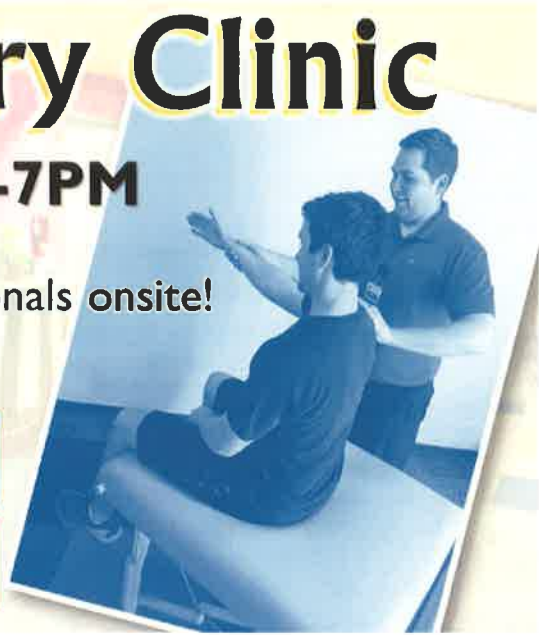

- ♥ Heart Health Screenings, 11 a.m. to 2 p.m.
- ♥ Lunch, 11:30 a.m. to 1 p.m.
- ♥ Presentation, noon – 1 p.m.

Join this interactive, educational event covering how various elements such as exercise, nutrition, and a healthy mindset can positively impact cardiovascular health. *Lunch is provided for those who pre-register by Monday, February 10; please call 517.541.5800, opt. 1 to register.*

Feeling aches and pains, and don't think you should?

We're here every Tuesday evening!

FREE Injury Clinic

Every Tuesday, 5:30-7PM

Visit sports & health professionals onsite!
Walk-ins only.

Every Tuesday 5:30-7 PM		800 W. Lawrence Ave. Charlotte, MI myalive.com (517) 541-5800
--	---	---