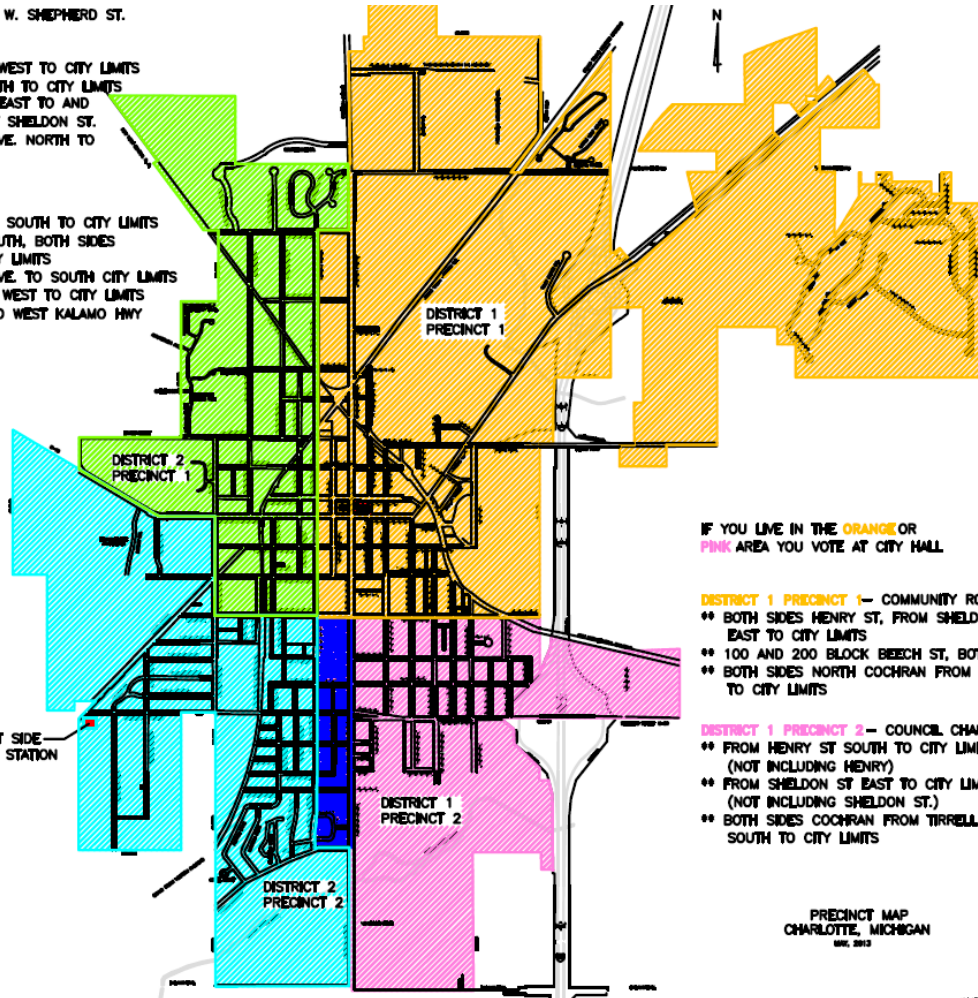

WEST SIDE FIRE STATION, 911 W. SHEPHERD ST.

**DISTRICT 2 PRECINCT 1**

- \*\* BOTH SIDES SHELDON ST, WEST TO CITY LIMITS
- \*\* FROM C.L. HENRY ST. NORTH TO CITY LIMITS
- \*\* FROM C.L. S. LINCOLN ST EAST TO AND INCLUDING BOTH SIDES OF SHELDON ST.
- \*\* FROM C.L. W. LAWRENCE AVE. NORTH TO CITY LIMITS

**DISTRICT 2 PRECINCT 2**

- \*\* SOUTH SIDE OF HENRY ST. SOUTH TO CITY LIMITS
- \*\* FROM WEST HENRY ST. SOUTH, BOTH SIDES SHELDON ST WEST TO CITY LIMITS
- \*\* FROM C.L. W. LAWRENCE AVE. TO SOUTH CITY LIMITS
- \*\* FROM C.L. S. LINCOLN ST. WEST TO CITY LIMITS
- \*\* INCLUDES TIRRELL HWY AND WEST KALAMO HWY

IF YOU LIVE IN THE **ORANGE** OR **PINK** AREA YOU VOTE AT CITY HALL

**DISTRICT 1 PRECINCT 1 - COMMUNITY ROOM**

- \*\* BOTH SIDES HENRY ST, FROM SHELDON ST. EAST TO CITY LIMITS
- \*\* 100 AND 200 BLOCK BEECH ST, BOTH SIDES
- \*\* BOTH SIDES NORTH COCHRAN FROM BEECH TO CITY LIMITS

**DISTRICT 1 PRECINCT 2 - COUNCIL CHAMBERS**

- \*\* FROM HENRY ST SOUTH TO CITY LIMITS (NOT INCLUDING HENRY)
- \*\* FROM SHELDON ST EAST TO CITY LIMITS (NOT INCLUDING SHELDON ST.)
- \*\* BOTH SIDES COCHRAN FROM TIRRELL HWY SOUTH TO CITY LIMITS